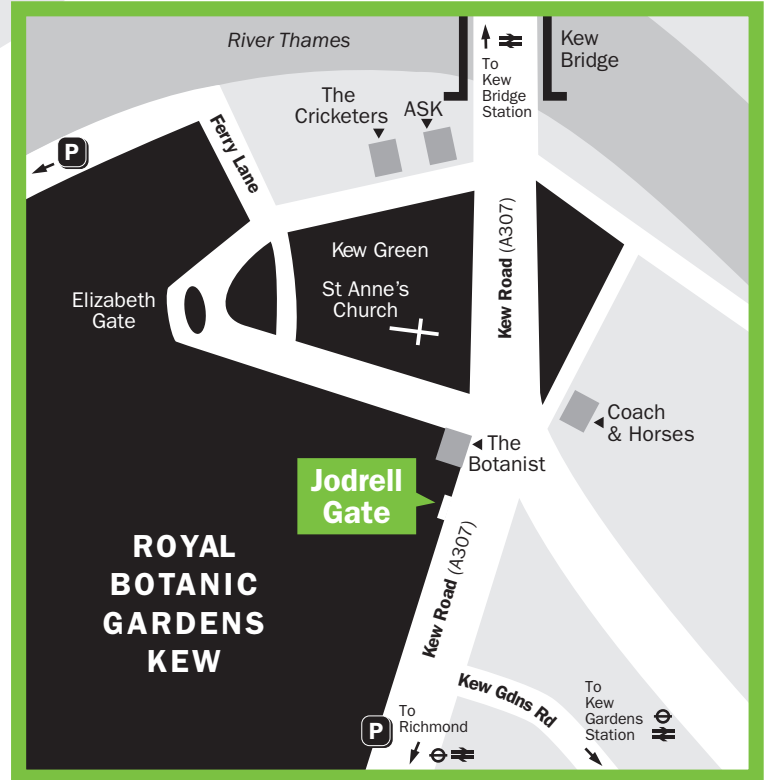

Royal Botanic Gardens Kew

How to get to **Jodrell Gate**

Royal Botanic Gardens, Kew
Richmond Surrey, TW9 3AE

+44 (0)20 8332 5000 www.kew.org