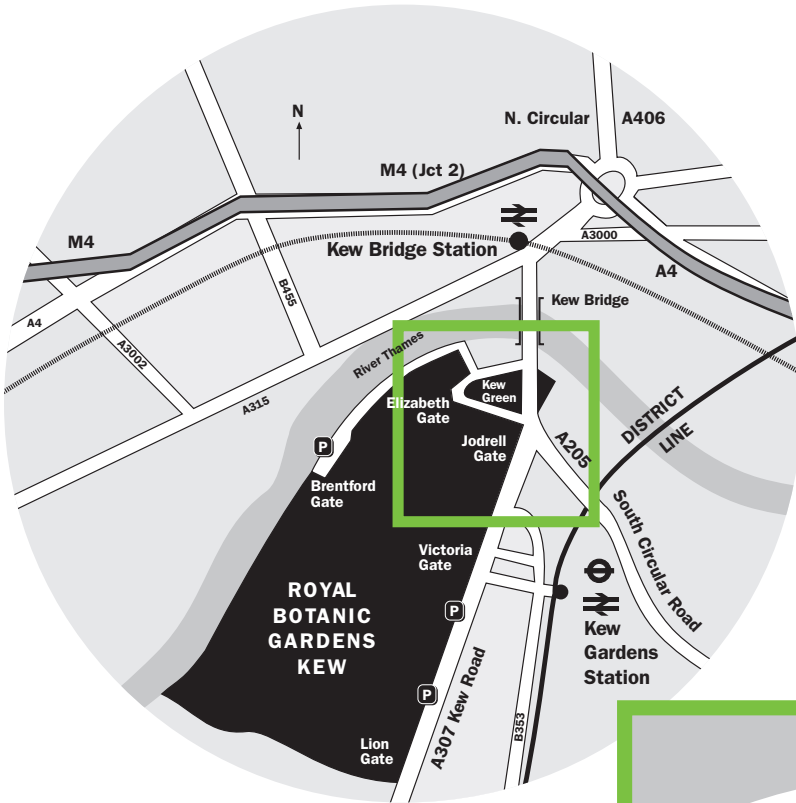

Royal Botanic Gardens Kew

How to get to **Jodrell Gate**

Royal Botanic Gardens, Kew
Richmond Surrey, TW9 3AE

+44 (0)20 8332 5000 www.kew.org